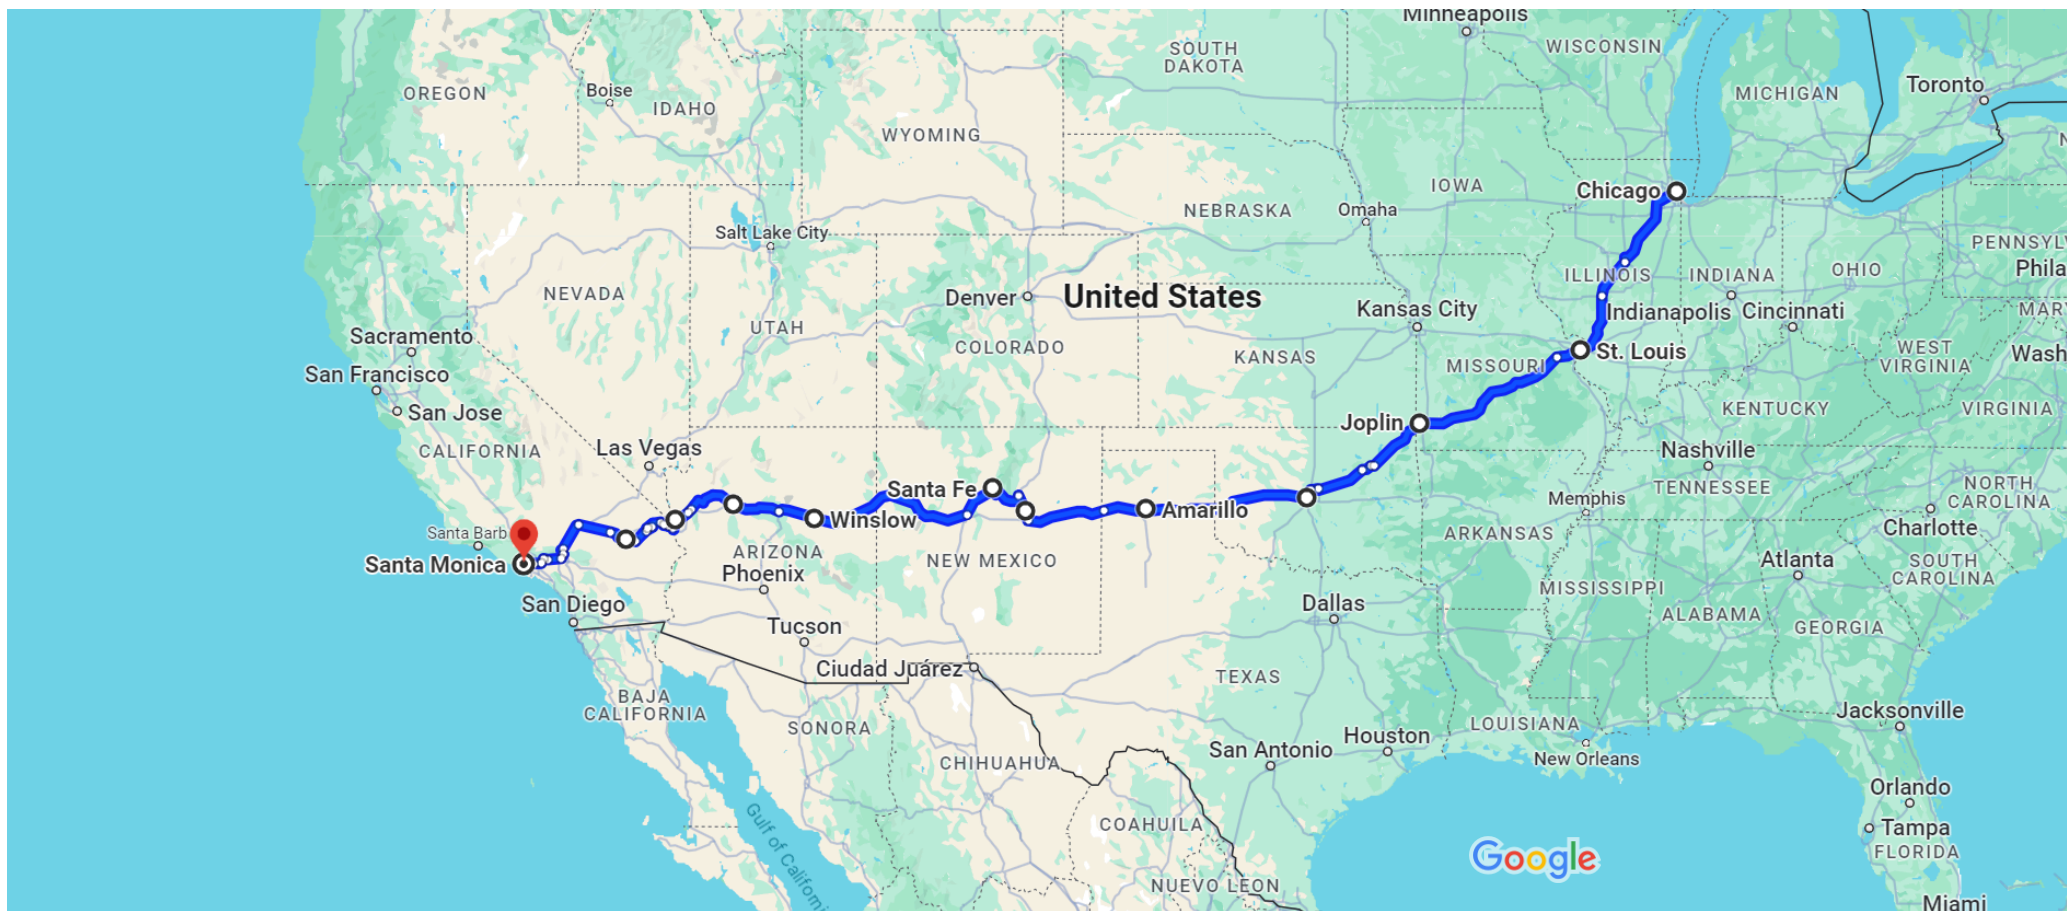

Chicago, Illinois, USA to Santa Monica, California, USA

Drive 2,269 miles, 36 hr

Map data ©2024 Google, INEGI 200 km

via I-55 S

36 hr

36 hr without traffic

2,269 miles

⚠ This route has tolls.

⚠ Your destination is in a different time zone.

Explore Santa Monica

Restaurants

Hotels

Petrol
stations

Car Places

More